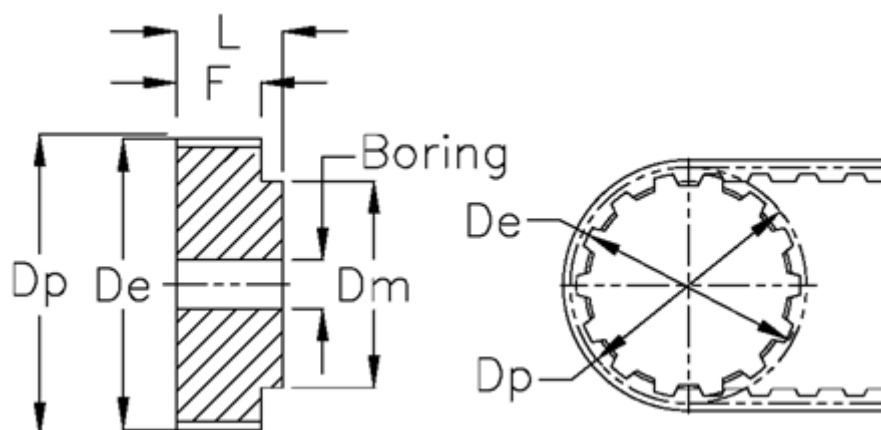

# Data Sheet

Article number: 60415221060

Description: Timing Belt Pulley 21 AT5 60/0

## Measures

Belt width	= - 10 mm	Type = AT5
$D_e$	= 94.25	Weight = 0.307
$D_m$	= 65	
$D_p$	= 95.5	
$F$	= 15	
$L$	= 21	
Pre-drilled	= 8	
Tooth number	= 60	